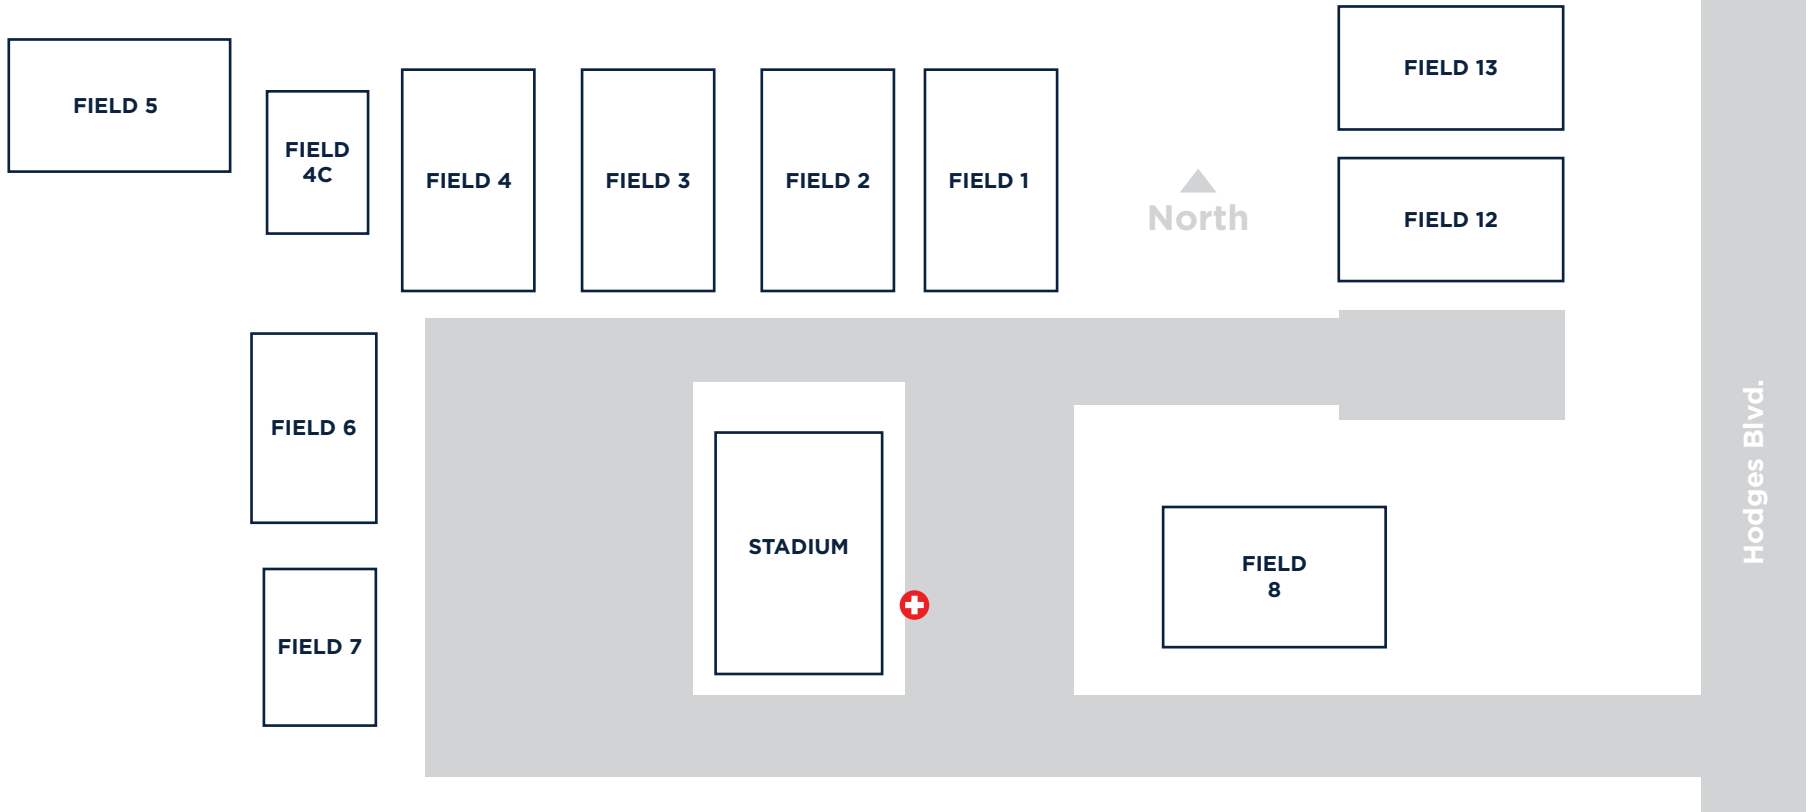

2850 Hodges Blvd. Jacksonville, FL 32224

PATTON PARK

2024/2025 COMPETITIVE TRYOUTS

210 Davis Park Rd. Ponte Vedra, FL 32081

DAVIS PARK

2024/2025 TRYOUTS

DO NOT PARK ON SIDE OF ROAD

NORTH →

< to Ponte Vedra High School

MAP NOT TO SCALE