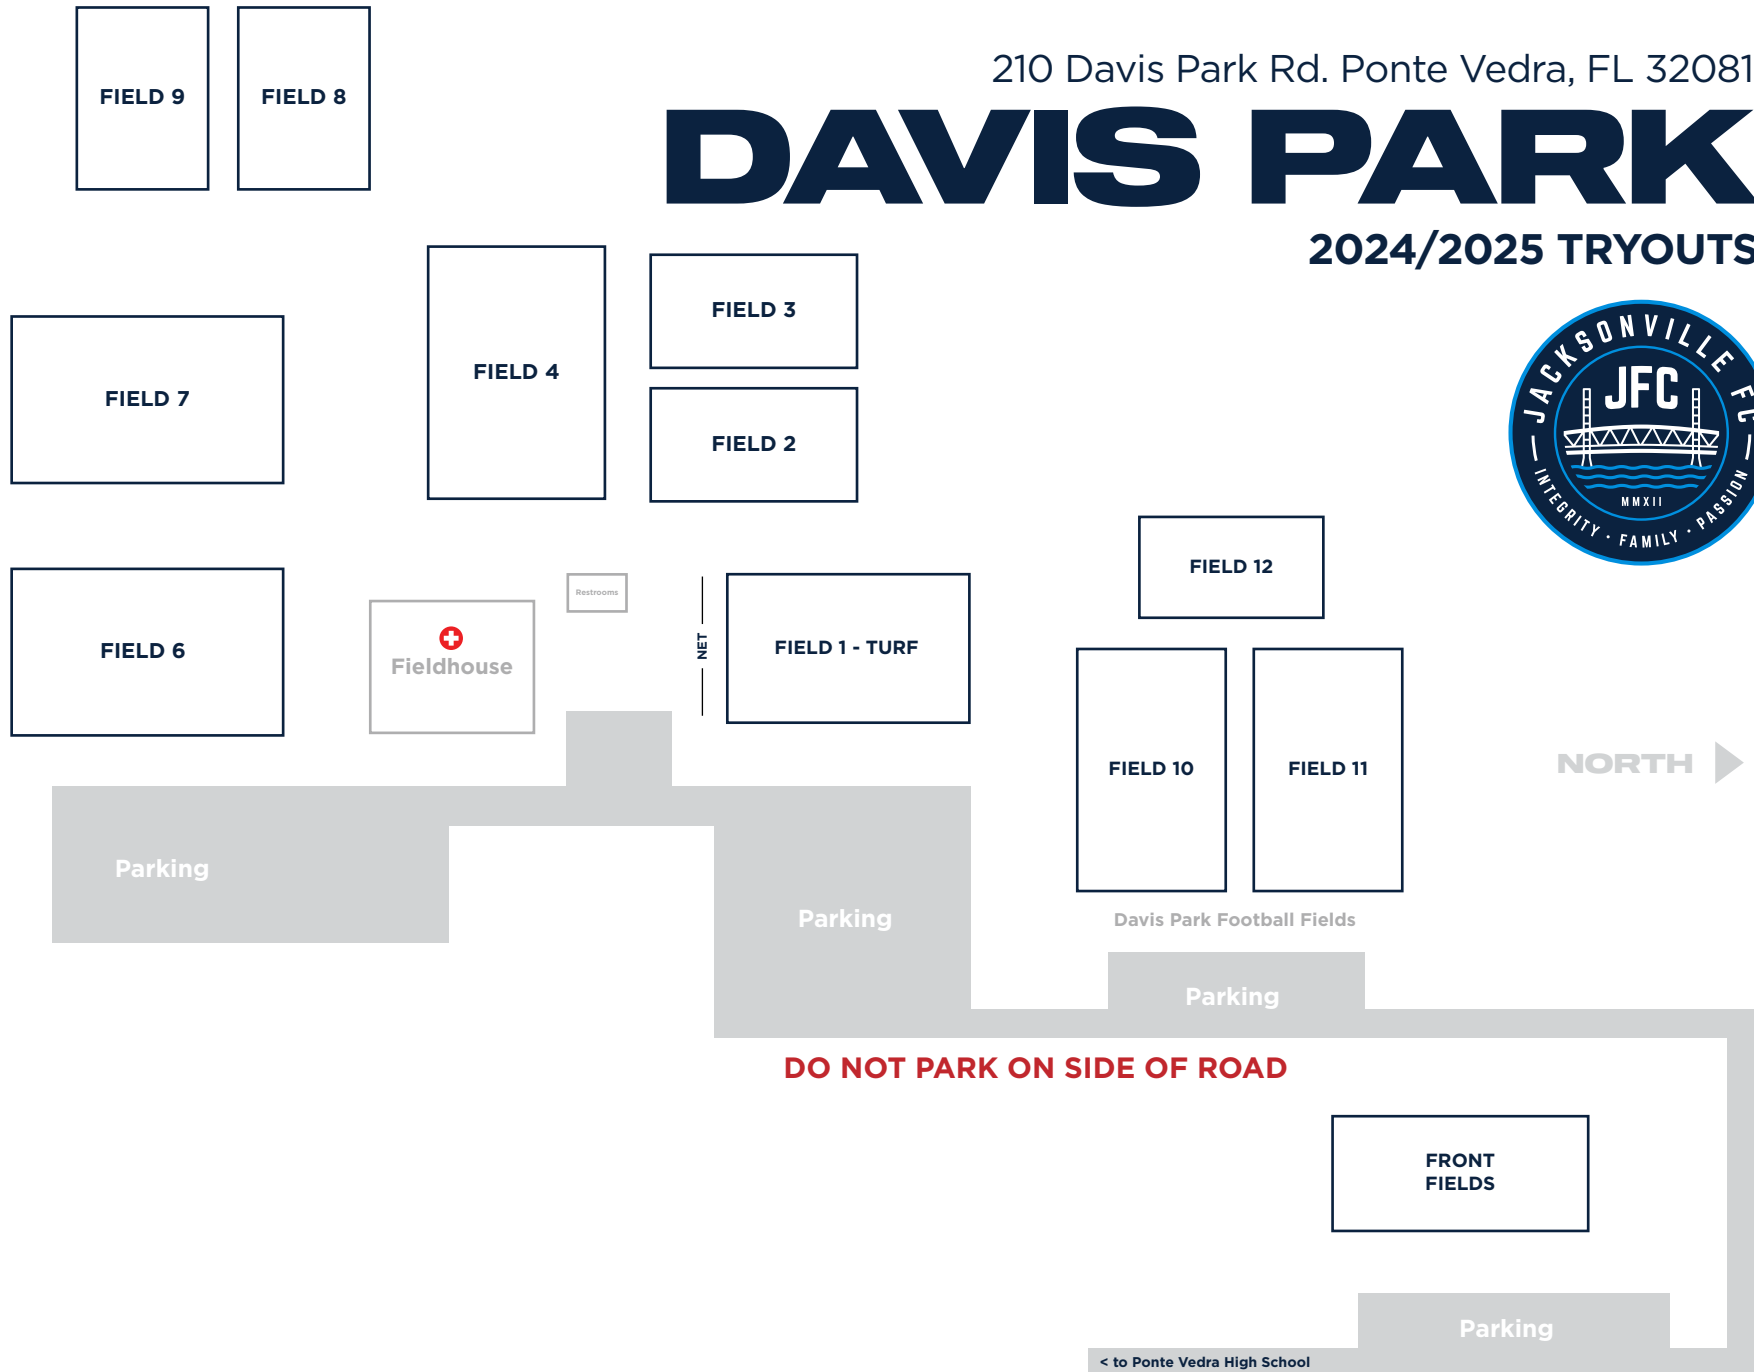

2850 Hodges Blvd. Jacksonville, FL 32224

PATTON PARK

2024/2025 COMPETITIVE TRYOUTS

210 Davis Park Rd. Ponte Vedra, FL 32081

DAVIS PARK

2024/2025 TRYOUTS

DO NOT PARK ON SIDE OF ROAD

NORTH →

< to Ponte Vedra High School

MAP NOT TO SCALE